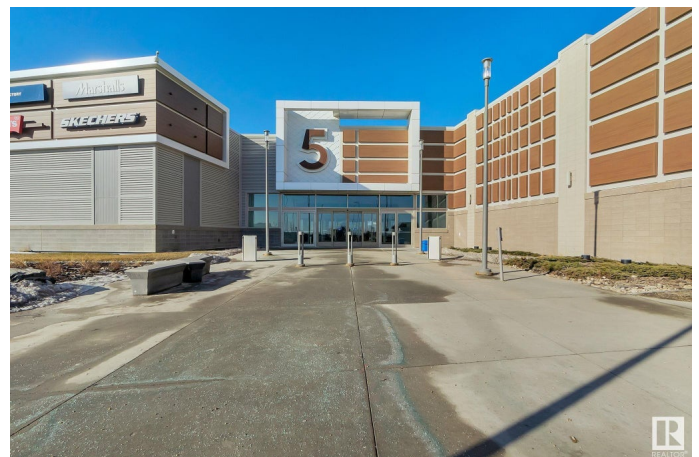

# \$369,000 - 1 Outlet Collection Way, Leduc

MLS® #E4423647

**\$369,000**

0 Bedroom, 0.00 Bathroom,  
Business on 0.00 Acres

West Commercial (Leduc), Leduc, AB

Own a Slice of Success! Pizza Box in Edmonton Outlet Mall For Sale! A turnkey opportunity awaits! Whether you're an aspiring entrepreneur or an experienced restaurateur, this is your chance to own Pizza Box, a thriving business in the high-traffic Edmonton Outlet Mall. This well-established brand is known for its delicious pizza, wings, salads, and bubble tea, attracting a loyal customer base of mall shoppers and local residents. The modern and efficient fit-out creates a welcoming atmosphere, and the fully equipped kitchen allows for a seamless transition to new ownership. With strong revenue and projected net income exceeding \$100,000 per year, this is a profitable, ready-to-go business. Additional growth potential exists through expanded delivery services and new menu offerings. Financial details are available for qualified buyers, and training and support are provided for a smooth handover. With favorable lease terms in a premier location, this is an incredible opportunity.