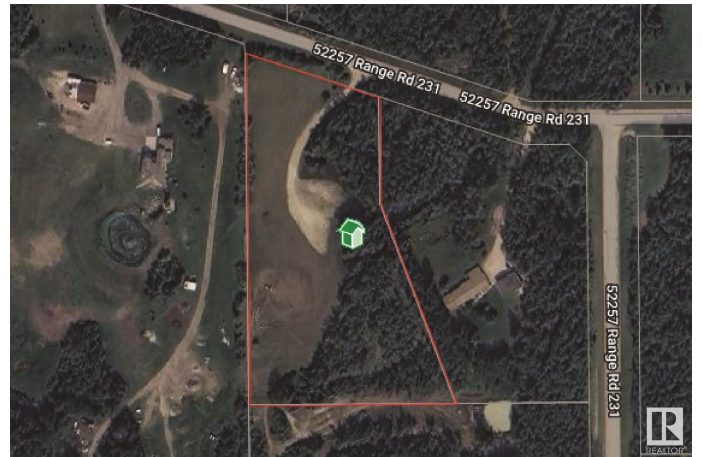

Courtesy Of Barrie Tanner Of Terra Realty

\$1,499,000 - 52257 Rge Rd 231, Rural Strathcona County

MLS® #E4428069

\$1,499,000

0 Bedroom, 0.00 Bathroom,
Rural on 4.42 Acres

Sconadale, Rural Strathcona County, AB

Discover a pristine 4.42-acre canvas just moments south of Sherwood Park! This exceptional parcel invites your creative vision, whether crafting a new residence or exploring subdivision potential. Benefit from excellent site drainage and a prime location just minutes from all the conveniences of town. Enveloped by lush mature trees and scenic walking trails, this lot promises privacy and serenity. Embrace a countryside ambiance with swift access to Sherwood Park within this paved subdivision.

Essential Information

MLS® #	E4428069
Price	\$1,499,000
Bathrooms	0.00
Acres	4.42
Type	Rural
Sub-Type	Vacant Lot/Land
Status	Active

Community Information

Address	52257 Rge Rd 231
Area	Rural Strathcona County
Subdivision	Sconadale

City	Rural Strathcona County
County	ALBERTA
Province	AB
Postal Code	T8B 1A7

Exterior

Exterior Features No Back Lane, No Through Road

Additional Information

Date Listed March 28th, 2025

Days on Market 7

Zoning Zone 80