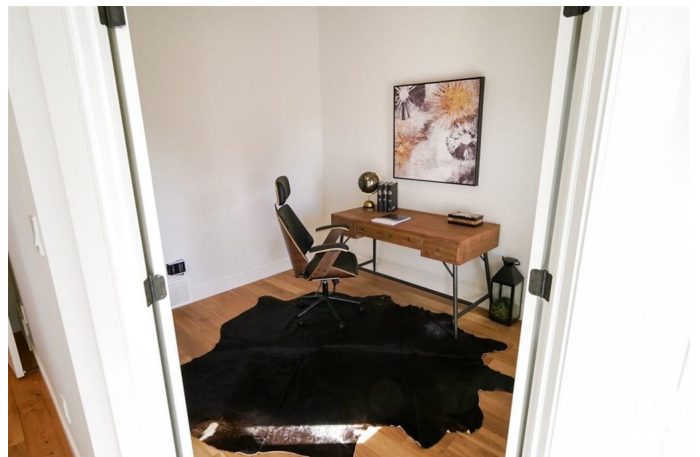

Courtesy Of John Rota Of Sweetly

$625,000 - 216 Crystal Creek Drive, Leduc

MLS® #E4428840

$625,000

3 Bedroom, 3.00 Bathroom, 1,062 sqft
Single Family on 0.00 Acres

Crystal Creek_LEDU, Leduc, AB

Welcome to this stunning two-storey home in Leduc! The main floor offers a bright and open layout with a cozy living room featuring a fireplace, a dining area, a stylish kitchen with a pantry, a 4-piece bathroom, a den, and a mudroom for added convenience. Upstairs, you'll find a spacious bonus room, two bedrooms, a 4-piece bathroom, a laundry room and a luxurious primary suite with a walk-in closet and a 5-piece ensuite. Completing the home is an attached double garage, making it the perfect blend of style and functionality. Photos are of a completed show home and are for representation only. Selections can be customized

Built in 2025

Essential Information

MLS® #	E4428840
Price	$625,000
Bedrooms	3
Bathrooms	3.00
Full Baths	3
Square Footage	1,062
Acres	0.00
Year Built	2025
Type	Single Family
Sub-Type	Detached Single Family